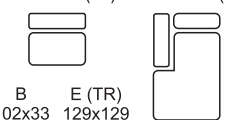

Narožnik
B-2P-E-2F-B
280x280x78(98)
pow. sp. 220x130

Narožnik
B-2F-E-1P-B
200x280x78(98)
pow. sp. 220x130

SOFA 2 P
104x218x78(98)

2,5P
102x160x78(98)

1 P 65x100x74(90) OTM(L/P) 176x110x78(98)

2,5 F
102x160x78(98)
pow. sp. 140x190